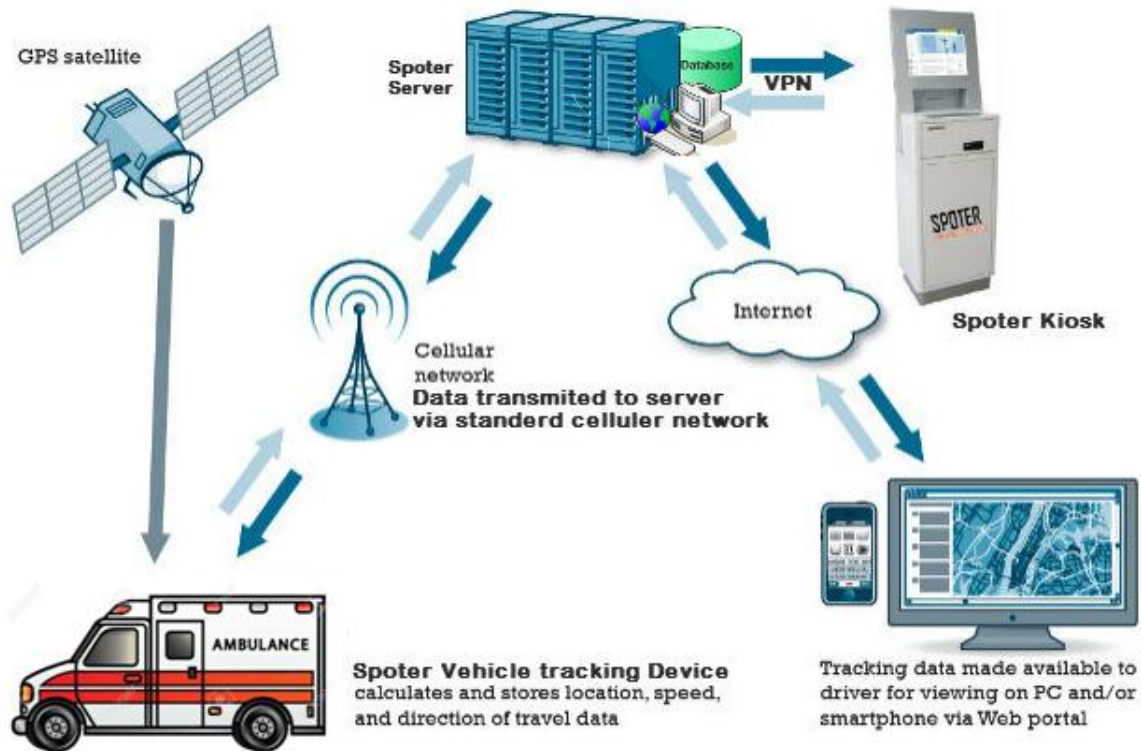

SATELLITE BASED VEHICLE TRACKING SYSTEM

- ✓ LIVE LOCATION
- ✓ LIVE SPEED
- ✓ TRIP HISTORY.
- ✓ ALERTS.
- ✓ ANYTIME ANYWHERE ACCESS.
- ✓ GEO FENCING.
- ✓ HISTORICAL REPORTS AND DASHBOARD SUMMARY.
- ✓ EASY TO USE, USER FRIENDLY INTERFACE.
- ✓ ACCESS CONTROL AND USER MANAGEMENT.

Commercial Pricing Proposal – Vehicle Tracking Solution

SL NO.	KEY FEATURES	PlugnPlay	Silver	GOLD
1	Track your vehicle in real time.	Yes	Yes	Yes
2	Get reports of each vehicle's daily activities.	Yes	Yes	Yes
3	Real-time monitoring and on board data storage.	Yes	Yes	Yes
4	Online tracking with motion directions.	Yes	Yes	Yes
5	Geo-fencing/location /power off/ Over speed alert.	Yes	Yes	Yes
6	Send sms to get current location of vehicle on mobile.	Yes	Yes	Yes
7	Multi-Geo fence	Yes	Yes	Yes
8	1yr. Server, Storage, data Charge Paid	Yes	No	No
9	ACC ignition detection, vehicle status notification	Yes	Yes	Yes
10	External SOS button, used in immergence case use	No	No	Yes
11	Build-in back up battery, support illegal main power cut-off alarms	Yes	Yes	Yes
12	External Relay, used to cut off engine power or oil remotely	Yes	Yes	Yes
13	External Microphone, used in voice monitoring case	No	No	Yes
14	Internal Antenna	Yes	Yes	No
15	Inbuilt Geo Storage by SD card	No	No	Yes
16	External GPS Antenna and GSM Antenna	No	No	Yes
17	1 Yr. warrantee	Yes	Yes	Yes
18	Works on 9V to 24V	Yes	Yes	Yes
19	Reset Configuration	Yes	Yes	Yes

Plug-n-Play Vehicle Surveillance System [Automotive Version]

- ✓ WIFI IP CAMERA
- ✓ SIMPLE TO SET UP
- ✓ Accessing Recording History through APP
- ✓ Night Vision, Record without Internet
- ✓ Lens: Color Lens, Wide Angle
- ✓ Video Encode/Decode: H.264
- ✓ Resolution: 720x576@15fps
- ✓ Storage: Supports Micro SD card, 32GB

You can get live video feed – straight on your mobile – no matter where you are you can access the place you've installed the camera.

Contact Person –
Contact no –